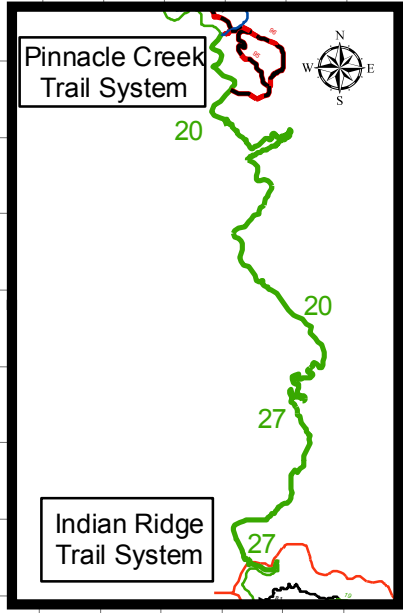

Pinnacle Creek Trail System

March 2012

Pinnacle Creek/Indian Ridge System Connector
Approximately 12 Miles

- Points of Interest**
- Overlook
 - Overlook High School
 - Old Mining Equipment
 - Pinnacle Creek

Approximate Mileage For Select Trails

Trail 14	= 3 Miles
Trail 18	= 2 Miles
Trail 12	= 4 Miles
Trail 55	= 3 Miles
Trail 23	= 6.5 Miles
Trail 10	= 6 Miles
Trail 88	= 1 Miles

UTV Approved Trails
 Easiest (Green) All
 More Difficult (Blue) All
 Most Difficult (Black) 81,82,83,91,93, 98
 Extreme Difficult (Red/Black) Not Approved

Legend

- Pinnacle Creek Trailhead

Community Connectors

- Pineville
- Mullens

Difficulty

- Easiest
- More Difficult
- Most Difficult
- Extreme Difficult
- Single Track More 100-150
- Single Track Most 151-199

Leads To Trailhead
1

Miles